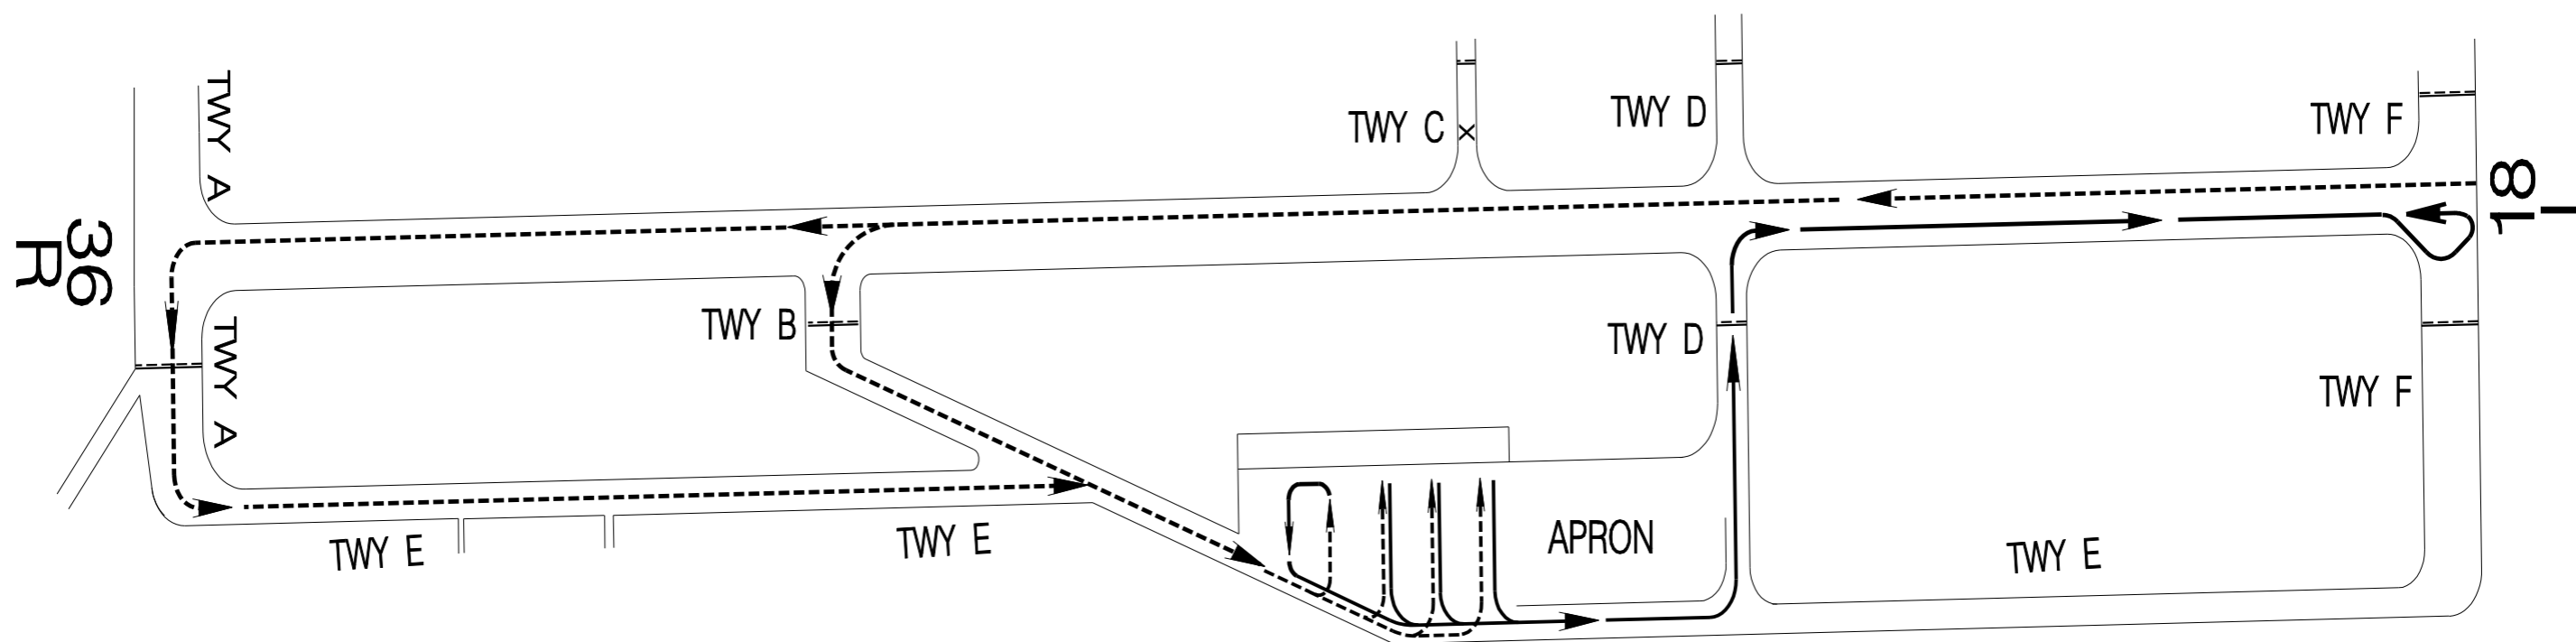

# 臺南機場標準滑行路徑圖

## Standard Taxiing Route for RWY 18L

VAR 3° W

- Standard Taxiing Route for RWY 18L Departure
- - - - Standard Taxiing Route for RWY 18L Arrival

CHANGES: NEW PAGE NUMBER